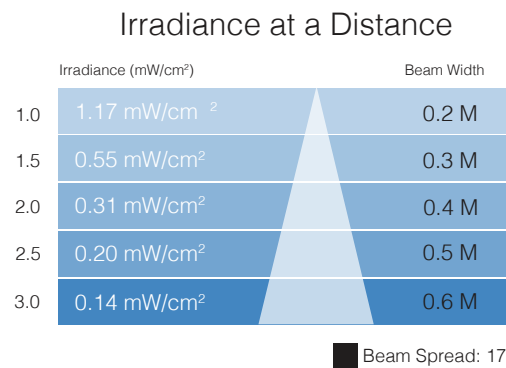

PHOTOMETRIC DATA FOR NARROW BEAM LENS

PHOTOMETRIC DATA FOR MEDIUM BEAM LENS

PHOTOMETRIC DATA FOR WIDE BEAM LENS