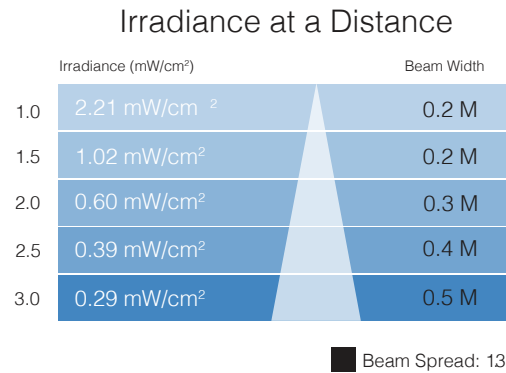

PHOTOMETRIC DATA FOR NARROW BEAM LENS

PHOTOMETRIC DATA FOR MEDIUM BEAM LENS

PHOTOMETRIC DATA FOR WIDE BEAM LENS