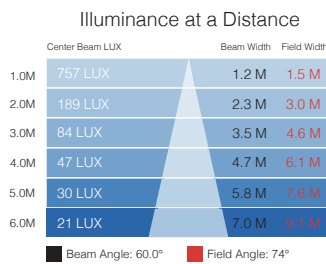

## FIXTURE SPECIFICATIONS

Input Voltage:	100-240VAC
Power Consumption:	90 Watts at maximum output
Output:	3000 lumens
LED Array:	5500K or RGBW (White LED = 5500K)
Lumen Maintenance:	50,000 hours at 45C (LM-79-08)
Power Connection:	20ft (6m) cable with multiple power adaptors for global use and DMX In and DMX Out connectors
Data:	DMX512 In/Out via UTL Connector on luminaire X-Effects LED 5500K – 5 Control Channels X-Effects LED RGBW – 8 Control Channels RDM compatible
Operating Temp.:	-13° to 113° F (-20° to 45° C)
Environment:	IP65 rated
Housing:	Powder Coated Aluminum
Approvals:	ETL / UL Standards #1573 and # 8750 cETL / CSA C22.2 #166 CE
Dimensions:	5.5"L x 10.1"W x 5.8"H (14.2cm x 25.8cm x 16.7cm)
Weight:	13 lbs (5.8 kg)

### 5500K HO

Photometric Data for X-Effects LED HO 5500K 19 Degree Lens

Photometric Data for X-Effects LED HO 5500K 30 Degree Lens

Photometric Data for X-Effects LED HO 5500K 50 Degree Lens

Photometric Data for X-Effects LED HO 5500K 70 Degree Lens

### RGBW HO

Photometric Data for X-Effects LED HO RGBW 19 Degree Lens

Photometric Data for X-Effects LED HO RGBW 30 Degree Lens

Photometric Data for X-Effects LED HO RGBW 50 Degree Lens

Photometric Data for X-Effects LED HO RGBW 70 Degree Lens