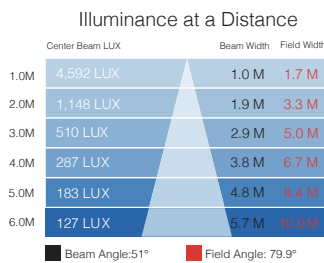

## FIXTURE SPECIFICATIONS

Input Voltage:	100-240VAC
Power Consumption:	90 Watts at maximum output
Output:	3000 lumens
LED Array:	5500K or RGBW (White LED = 5500K)
Lumen Maintenance:	50,000 hours at 45C (LM-79-08)
Power Connection:	20ft (6m) cable with multiple power adaptors for global use and DMX In and DMX Out connectors
Data:	DMX512 In/Out via UTL Connector on luminaire X-Effects LED 5500K – 5 Control Channels X-Effects LED RGBW – 8 Control Channels RDM compatible
Operating Temp.:	-13° to 113° F (-20° to 45° C)
Environment:	IP65 rated
Housing:	Powder Coated Aluminum
Approvals:	ETL / UL Standards #1573 and # 8750 cETL / CSA C22.2 #166 CE
Dimensions:	5.5"L x 10.1"W x 5.8"H (14.2cm x 25.8cm x 16.7cm)
Weight:	13 lbs (5.8 kg)

### 5500K HO

Photometric Data for X-Effects LED HO 5500K 19 Degree Lens

Photometric Data for X-Effects LED HO 5500K 30 Degree Lens

Photometric Data for X-Effects LED HO 5500K 50 Degree Lens

Photometric Data for X-Effects LED HO 5500K 70 Degree Lens

### RGBW HO

Photometric Data for X-Effects LED HO RGBW 19 Degree Lens

Photometric Data for X-Effects LED HO RGBW 30 Degree Lens

Photometric Data for X-Effects LED HO RGBW 50 Degree Lens

Photometric Data for X-Effects LED HO RGBW 70 Degree Lens