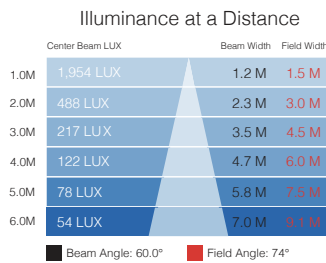

## FIXTURE SPECIFICATIONS

Input Voltage:	100-240VAC
Power Consumption:	90 Watts at maximum output
Output:	3000 lumens
LED Array:	5500K or RGBW (White LED = 5500K)
Lumen Maintenance:	50,000 hours at 45C (LM-79-08)
Power Connection:	20ft (6m) cable with multiple power adaptors for global use and DMX In and DMX Out connectors
Data:	DMX512 In/Out via UTL Connector on luminaire X-Effects LED 5500K – 5 Control Channels X-Effects LED RGBW – 8 Control Channels RDM compatible
Operating Temp.:	-13° to 113° F (-20° to 45° C)
Environment:	IP65 rated
Housing:	Powder Coated Aluminum
Approvals:	ETL / UL Standards #1573 and # 8750 cETL / CSA C22.2 #166 CE
Dimensions:	5.5"L x 10.1"W x 5.8"H (14.2cm x 25.8cm x 16.7cm)
Weight:	13 lbs (5.8 kg)

### 5500K HO

Photometric Data for X-Effects LED HO 5500K 19 Degree Lens

Photometric Data for X-Effects LED HO 5500K 30 Degree Lens

Photometric Data for X-Effects LED HO 5500K 50 Degree Lens

Photometric Data for X-Effects LED HO 5500K 70 Degree Lens

### RGBW HO

Photometric Data for X-Effects LED HO RGBW 19 Degree Lens

Photometric Data for X-Effects LED HO RGBW 30 Degree Lens

Photometric Data for X-Effects LED HO RGBW 50 Degree Lens

Photometric Data for X-Effects LED HO RGBW 70 Degree Lens