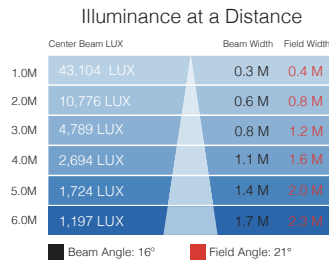

X-EFFECTS LED HO PHOTOMETRICS

5500K HO

Photometric Data for X-Effects LED HO 5500K 19 Degree Lens