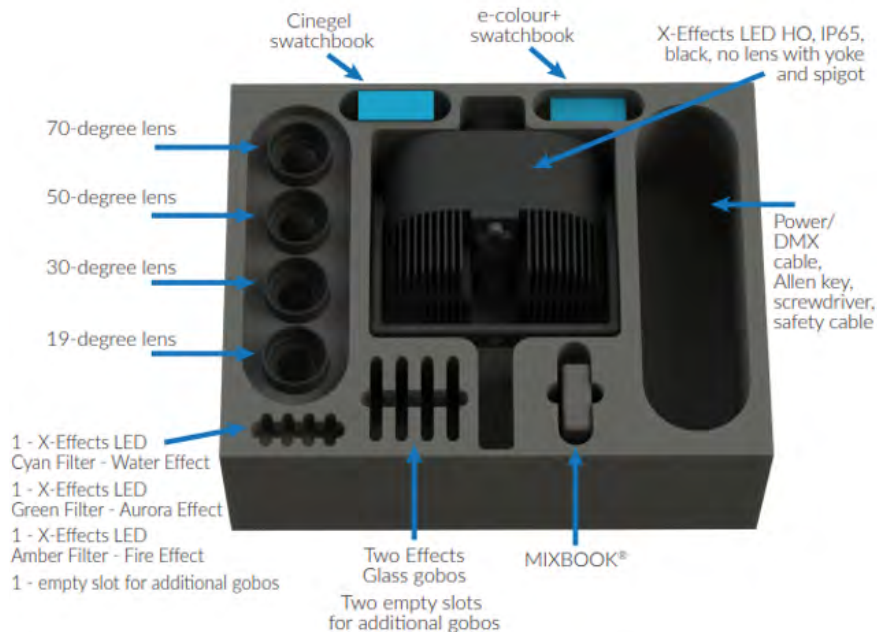

# X-Effects® LED Production Rental Kit

The X-Effects® LED Production Rental Kit features an X-Effects LED HO projector to create dynamic lighting effects for film & TV, stage productions, and live events. The fixture is designed to produce vivid water, fire, and other lighting effects by projecting light through a pair of off-set, overlapping gobos.

Capable of throws up to 65ft (20m), the 90W Rosco X-Effects LED HO projector is engineered to produce an amazing amount of output from a compact package. The X-Effects LED Production Rental Kit ships with either one 5500K cool white or one color-mixing RGBW model, and all four available lens options.

The X-Effects LED Projector can achieve a variety of lighting effects by inserting different gobos or by adding dichroic glass color filters into the fixture. To see different effects recipes [visit our YouTube page.](#)

## FIXTURE SPECIFICATIONS

Input Voltage:	100-240VAC
Power Consumption:	90 Watts at maximum output
Output:	3000 lumens
LED Array:	5500K or RGBW (White LED = 5500K)
Lumen Maintenance:	50,000 hours at 45C (LM-79-08)
Power Connection:	20ft (6m) cable with multiple power adaptors for global use and DMX In and DMX Out connectors
Data:	DMX512 In/Out via UTL Connector on luminaire X-Effects LED 5500K – 5 Control Channels X-Effects LED RGBW – 8 Control Channels RDM compatible
Operating Temp.:	-13° to 113° F (-20° to 45° C)
Environment:	IP65 rated
Housing:	Powder Coated Aluminum
Approvals:	ETL / UL Standards #1573 and # 8750 cETL / CSA C22.2 #166 CE
Dimensions:	5.5"L x 10.1"W x 5.8"H (14.2cm x 25.8cm x 16.7cm)
Weight:	13 lbs (5.8 kg)