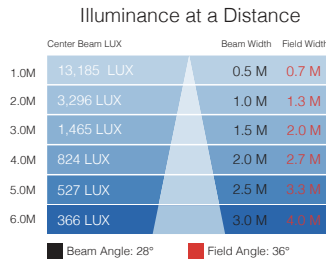

Photometric Data for X-Effects LED HO 5500K 30 Degree Lens