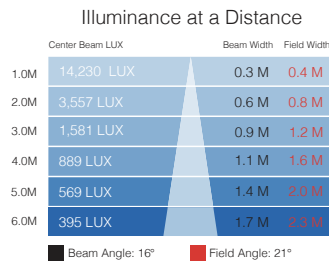

## FIXTURE SPECIFICATIONS

Input Voltage:	100-240VAC
Power Consumption:	90 Watts at maximum output
Output:	3000 lumens
LED Array:	5500K or RGBW (White LED = 5500K)
Lumen Maintenance:	50,000 hours at 45C (LM-79-08)
Power Connection:	20ft (6m) cable with multiple power adaptors for global use and DMX In and DMX Out connectors
Data:	DMX512 In/Out via UTL Connector on luminaire X-Effects LED 5500K – 5 Control Channels X-Effects LED RGBW – 8 Control Channels RDM compatible
Operating Temp.:	-13° to 113° F (-20° to 45° C)
Environment:	IP65 rated
Housing:	Powder Coated Aluminum
Approvals:	ETL / UL Standards #1573 and # 8750 cETL / CSA C22.2 #166 CE
Dimensions:	5.5"L x 10.1"W x 5.8"H (14.2cm x 25.8cm x 16.7cm)
Weight:	13 lbs (5.8 kg)

### 5500K HO

Photometric Data for X-Effects LED HO 5500K 19 Degree Lens

Photometric Data for X-Effects LED HO 5500K 30 Degree Lens

Photometric Data for X-Effects LED HO 5500K 50 Degree Lens

Photometric Data for X-Effects LED HO 5500K 70 Degree Lens

### RGBW HO

Photometric Data for X-Effects LED HO RGBW 19 Degree Lens

Photometric Data for X-Effects LED HO RGBW 30 Degree Lens

Photometric Data for X-Effects LED HO RGBW 50 Degree Lens

Photometric Data for X-Effects LED HO RGBW 70 Degree Lens