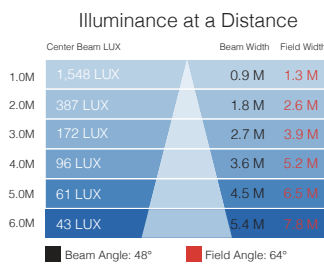

## FIXTURE SPECIFICATIONS

Input Voltage:	100-240VAC
Power Consumption:	90 Watts at maximum output
Output:	3000 lumens
LED Array:	5500K or RGBW (White LED = 5500K)
Lumen Maintenance:	50,000 hours at 45C (LM-79-08)
Power Connection:	20ft (6m) cable with multiple power adaptors for global use and DMX In and DMX Out connectors
Data:	DMX512 In/Out via UTL Connector on luminaire X-Effects LED 5500K – 5 Control Channels X-Effects LED RGBW – 8 Control Channels RDM compatible
Operating Temp.:	-13° to 113° F (-20° to 45° C)
Environment:	IP65 rated
Housing:	Powder Coated Aluminum
Approvals:	ETL / UL Standards #1573 and # 8750 cETL / CSA C22.2 #166 CE
Dimensions:	5.5"L x 10.1"W x 5.8"H (14.2cm x 25.8cm x 16.7cm)
Weight:	13 lbs (5.8 kg)

### 5500K HO

Photometric Data for X-Effects LED HO 5500K 19 Degree Lens

Photometric Data for X-Effects LED HO 5500K 30 Degree Lens

Photometric Data for X-Effects LED HO 5500K 50 Degree Lens

Photometric Data for X-Effects LED HO 5500K 70 Degree Lens

### RGBW HO

Photometric Data for X-Effects LED HO RGBW 19 Degree Lens

Photometric Data for X-Effects LED HO RGBW 30 Degree Lens

Photometric Data for X-Effects LED HO RGBW 50 Degree Lens

Photometric Data for X-Effects LED HO RGBW 70 Degree Lens