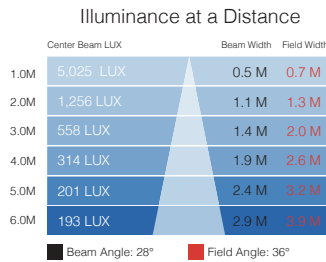

## FIXTURE SPECIFICATIONS

Input Voltage:	100-240VAC
Power Consumption:	90 Watts at maximum output
Output:	3000 lumens
LED Array:	5500K or RGBW (White LED = 5500K)
Lumen Maintenance:	50,000 hours at 45C (LM-79-08)
Power Connection:	20ft (6m) cable with multiple power adaptors for global use and DMX In and DMX Out connectors
Data:	DMX512 In/Out via UTL Connector on luminaire X-Effects LED 5500K – 5 Control Channels X-Effects LED RGBW – 8 Control Channels RDM compatible
Operating Temp.:	-13° to 113° F (-20° to 45° C)
Environment:	IP65 rated
Housing:	Powder Coated Aluminum
Approvals:	ETL / UL Standards #1573 and # 8750 cETL / CSA C22.2 #166 CE
Dimensions:	5.5"L x 10.1"W x 5.8"H (14.2cm x 25.8cm x 16.7cm)
Weight:	13 lbs (5.8 kg)

### 5500K HO

Photometric Data for X-Effects LED HO 5500K 19 Degree Lens

Photometric Data for X-Effects LED HO 5500K 30 Degree Lens

Photometric Data for X-Effects LED HO 5500K 50 Degree Lens

Photometric Data for X-Effects LED HO 5500K 70 Degree Lens

### RGBW HO

Photometric Data for X-Effects LED HO RGBW 19 Degree Lens

Photometric Data for X-Effects LED HO RGBW 30 Degree Lens

Photometric Data for X-Effects LED HO RGBW 50 Degree Lens

Photometric Data for X-Effects LED HO RGBW 70 Degree Lens